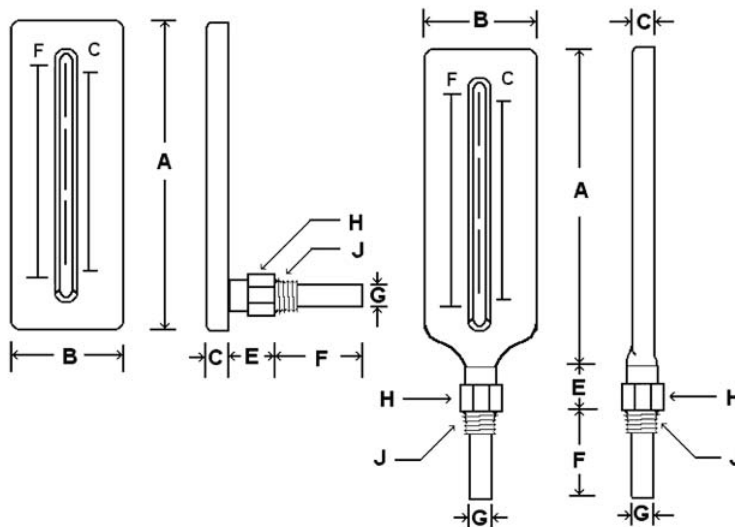

Angel's Instrumentation

928 Canal Dr, Chesapeake, VA 23462 USA
 Tel. (757) 558-2500 Fax (757) 558-2522
 salesdept@angelsinstrumentation.com

HOT WATER THERMOMETER MODEL AIHW, AIHWS, AIHWA

SPECIFICATIONS:

- 5" white painted steel scale
- Black Marking
- Dual scale 40/280°F and 15/135°C
- Red liquid filled (no mercury)
- 1/2" NPT connection
- Brass or steel well
- Bottom or back connection
- Accuracy: ±1 scale division

MODEL NUMBERS

PART #	STEM	WELL
BRHW	BOTTOM	BRASS
BRHWS	BOTTOM	BRASS
BRHWA	BACK	BRASS

TYPE	A	B	C	D	E	F	G	H
BOTTOM	7 3/4"	1 13/16"	3/8"	1"	2 1/8"	15/32"	7/8"	1/2" NPT
BACK	7"	1 13/16"	3/8"	7/8"	2 1/8"	15/32"	7/8"	1/2" NPT